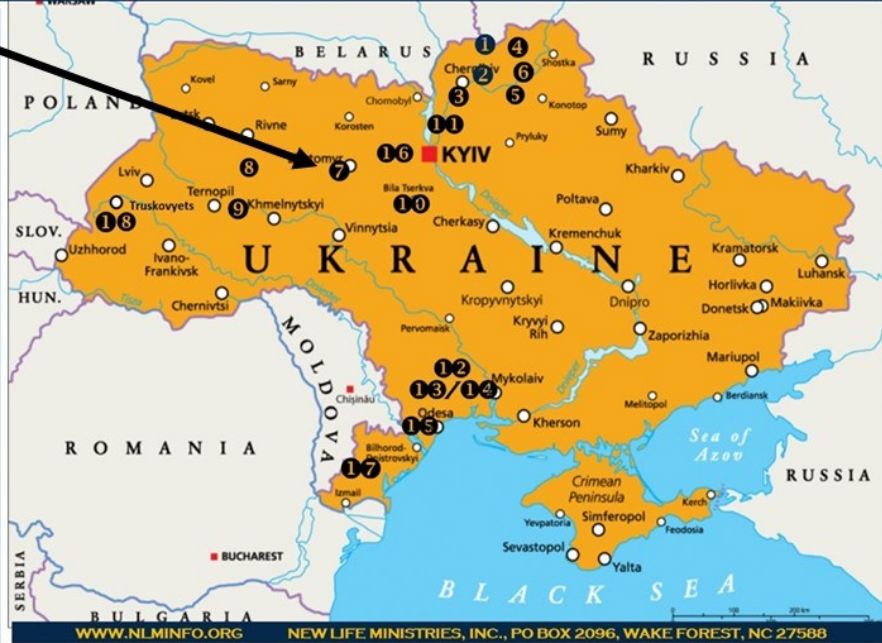

- ① SNOVSK VILLAGE ORPHANAGE   ② CHERNIGOV CITY ORPHANAGE   ③ BASAN VILLAGE ORPHANAGE
- ④ GORODNYA VILLAGE ORPHANAGE   ⑤ KOMARIVKA VILLAGE ORPHANAGE   ⑥ BEREZNA ORPHANAGE

- ⑦ **KMITVSKA ORPHANAGE**
- ⑧ BEREZHANY ORPHANAGE CHILDREN WITH CEREBRAL PALSY
- ⑨ NOVE SELO ORPHANAGE
- ⑩ FASTIVETC ORPHANAGE
- ⑪ VORSEL ORPHANAGE

- ⑫ BOLGRAD ORPHANAGE FOR HEARING IMPAIRED
- ⑬/⑭ ARTSTYZ (2 FAM-STYLE ORPHANAGES)
- ⑮ BILHODROD ORPHANAGE
- ⑯ VYSHEVICH ORPHANAGE
- ⑰ CHILDREN'S DEPT. IZMAIL CITY HOSPITAL
- ⑱ TRUSKOYVETS: BIBLE CAMP FOR ORPHANS

WWW.NLMINFO.ORG   NEW LIFE MINISTRIES, INC., PO BOX 2096, WAKE FOREST, NC 27588